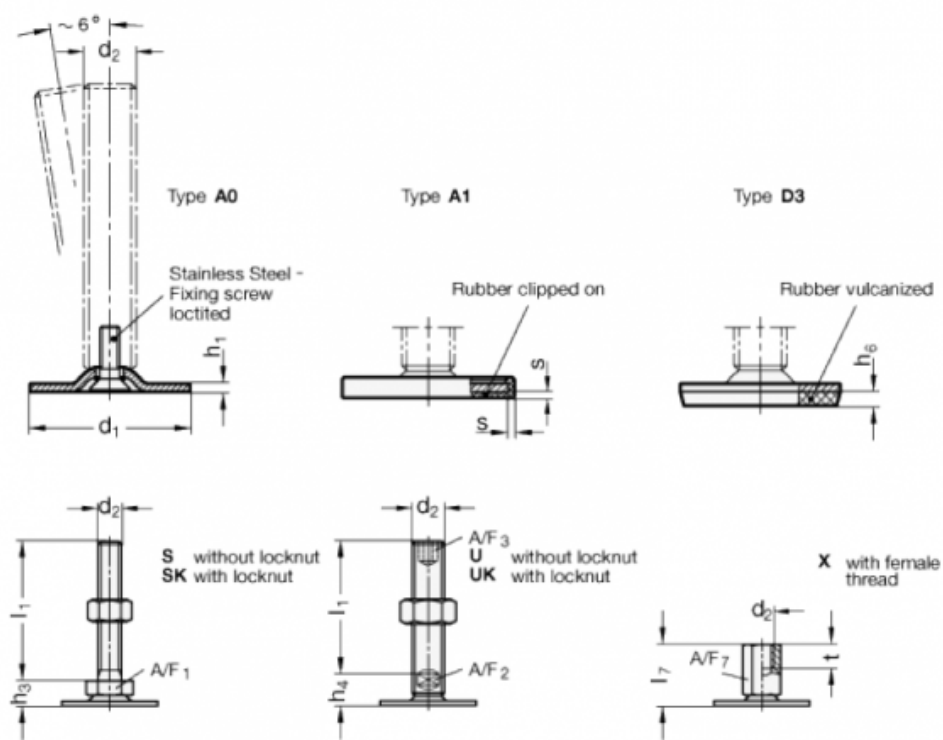

Article number: 204080M20200A1U

Description: E+G levelling foot
GN 40-80-M20-200-A1-U

Note: U Without nut, Hexagon socket at the top, Wrench flat at the bottom

Measures

A/F2 = 15
A/F3 = 10
d1 = 80
d2 = M20
h1 = 3
h4 = 18
h6 =
l1 = 200

s = 2